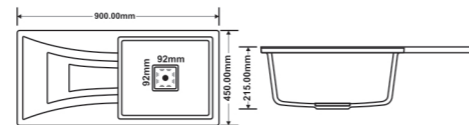

Granite Series

QUARTZ KITCHEN SINK

TECHNICALS

Model Code **C - 504**
Overall Size **37"x18"**
Accessories **Weste Coupling**

INSTALLATION

COLOURS / SHADES

Metallic Series

Granite Series