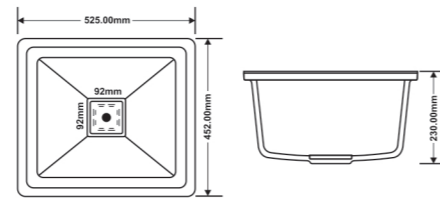

MODEL NO	OVERALL SIZE	BOWL SIZE
HM - 109	32"X18"X9"	14.5"x14" 14.5" x16"

HANDMADE KITCHEN SINK

DOUBLE BOWL

MODEL NO	OVERALL SIZE	BOWL SIZE
HM - 106	37"X18"X9"	17"x16"
HM - 116	45"X20"X9"	21"x18"

QUARTZ KITCHEN SINK

Model Code **C - 104**
Overall Size **18"x16"**
Accessories **Weste Coupling**

INSTALLATION

COLOURS / SHADES

Metallic Series

Granite Series

TECHNICALS

Model Code **C - 103**
Overall Size **21"x18"**
Accessories **Weste Coupling**