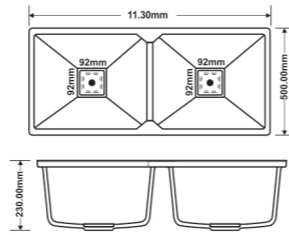

QUARTZ KITCHEN SINK