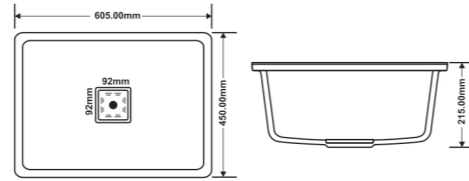

SINGLE BOWL

OVERALL SIZE	BOWL SIZE
20"X17"X7"	18"X15"
20"X17"X8"	18"X15"
21"X18"X7"	18"X15"
21"X18"X8"	18"X15"

SINGLE BOWL

OVERALL SIZE	BOWL SIZE
22"X18"X7"	20"X16"
22"X18"X8"	20"X16"
22"X18"X9"	20"X16"
24"X18"X7"	22"X16"
24"X18"X8"	22"X16"
24"X18"X9"	22"X16"
24"X18"X10"	22"X16"

DRAIN BOARD

OVERALL SIZE	BOWL SIZE
36"X18"X7"	16"X14"
36"X18"X8"	16"X14"

S.S. KITCHEN SINK

DOUBLE BOWL

OVERALL SIZE	BOWL SIZE
37"X18"X8"	16"X14"
45"X20"X8"	22"X16"

SINGLE BOWL (SQUARE BOWL)

OVERALL SIZE	BOWL SIZE
18"X16"X8"	16"X14"
22"X18"X8"	20"X16"
24"X18"X9"	22"X16"
24"X24"X10"	22"X22"

HANDMADE KITCHEN SINK

BIG SINGLE BOWL

MODEL NO	OVERALL SIZE	BOWL SIZE
HM - 114	27"X18"X9"	25"X16"
HM - 115	30"X18"X9"	28"X16"

DRAIN BOARD

MODEL NO	OVERALL SIZE	BOWL SIZE
HM - 104	37"X18"X9"	17"x16"

DOUBLE BOWL

MODEL NO	OVERALL SIZE	BOWL SIZE
HM - 109	32"X18"X9"	14.5"x14" 14.5" x16"

HANDMADE KITCHEN SINK

DOUBLE BOWL

MODEL NO	OVERALL SIZE	BOWL SIZE
HM - 106	37"X18"X9"	17"x16"
HM - 116	45"X20"X9"	21"x18"

QUARTZ KITCHEN SINK