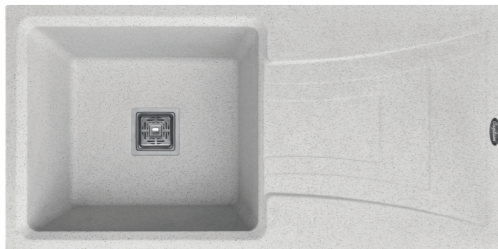

Granite Series

QUARTZ KITCHEN SINK

TECHNICALS

Model Code **C - 504**
Overall Size **37"x18"**
Accessories **Weste Coupling**

INSTALLATION

COLOURS / SHADES

Metallic Series

Granite Series