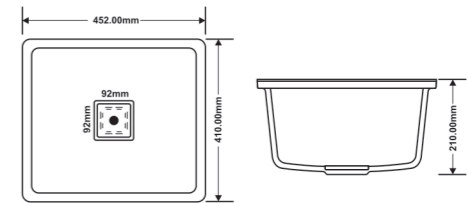

HANDMADE KITCHEN SINK

BIG SINGLE BOWL

MODEL NO	OVERALL SIZE	BOWL SIZE
HM - 114	27"X18"X9"	25"X16"
HM - 115	30"X18"X9"	28"X16"

DRAIN BOARD

MODEL NO	OVERALL SIZE	BOWL SIZE
HM - 104	37"X18"X9"	17"x16"

DOUBLE BOWL

MODEL NO	OVERALL SIZE	BOWL SIZE
HM - 109	32"X18"X9"	14.5"x14" 14.5" x16"

HANDMADE KITCHEN SINK

DOUBLE BOWL

MODEL NO	OVERALL SIZE	BOWL SIZE
HM - 106	37"X18"X9"	17"x16"
HM - 116	45"X20"X9"	21"x18"

QUARTZ KITCHEN SINK

TECHNICALS

Model Code **C - 101**
Overall Size **24"x18"**
Accessories **Weste Coupling**

INSTALLATION

COLOURS / SHADES

Metallic Series

Granite Series

QUARTZ KITCHEN SINK

TECHNICALS

Model Code **C - 104**
Overall Size **18"x16"**
Accessories **Weste Coupling**

INSTALLATION

COLOURS / SHADES

Metallic Series

Granite Series

TECHNICALS

Model Code **C - 103**
Overall Size **21"x18"**
Accessories **Weste Coupling**