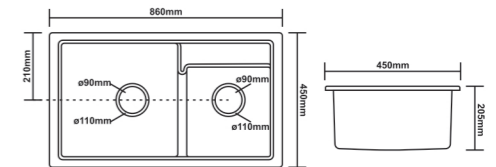

HANDMADE KITCHEN SINK

BIG SINGLE BOWL

MODEL NO	OVERALL SIZE	BOWL SIZE
HM - 114	27"X18"X9"	25"X16"
HM - 115	30"X18"X9"	28"X16"

DRAIN BOARD

MODEL NO	OVERALL SIZE	BOWL SIZE
HM - 104	37"X18"X9"	17"x16"

DOUBLE BOWL

MODEL NO	OVERALL SIZE	BOWL SIZE
HM - 109	32"X18"X9"	14.5"x14" 14.5" x16"

HANDMADE KITCHEN SINK

DOUBLE BOWL

MODEL NO	OVERALL SIZE	BOWL SIZE
HM - 106	37"X18"X9"	17"x16"
HM - 116	45"X20"X9"	21"x18"

QUARTZ KITCHEN SINK

Model Code **C - 104**
Overall Size **18"x16"**
Accessories **Weste Coupling**

INSTALLATION

COLOURS / SHADES

Metallic Series

Granite Series

TECHNICALS

Model Code **C - 103**
Overall Size **21"x18"**
Accessories **Weste Coupling**

INSTALLATION

COLOURS / SHADES

Metallic Series

Granite Series

TECHNICALS

Model Code **C - 202**
Overall Size **31"x18"**
Accessories **Weste Coupling**

INSTALLATION

COLOURS / SHADES