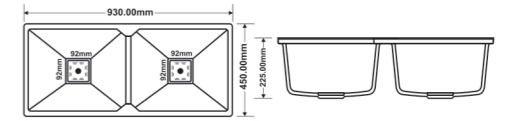

QUARTZ KITCHEN SINK